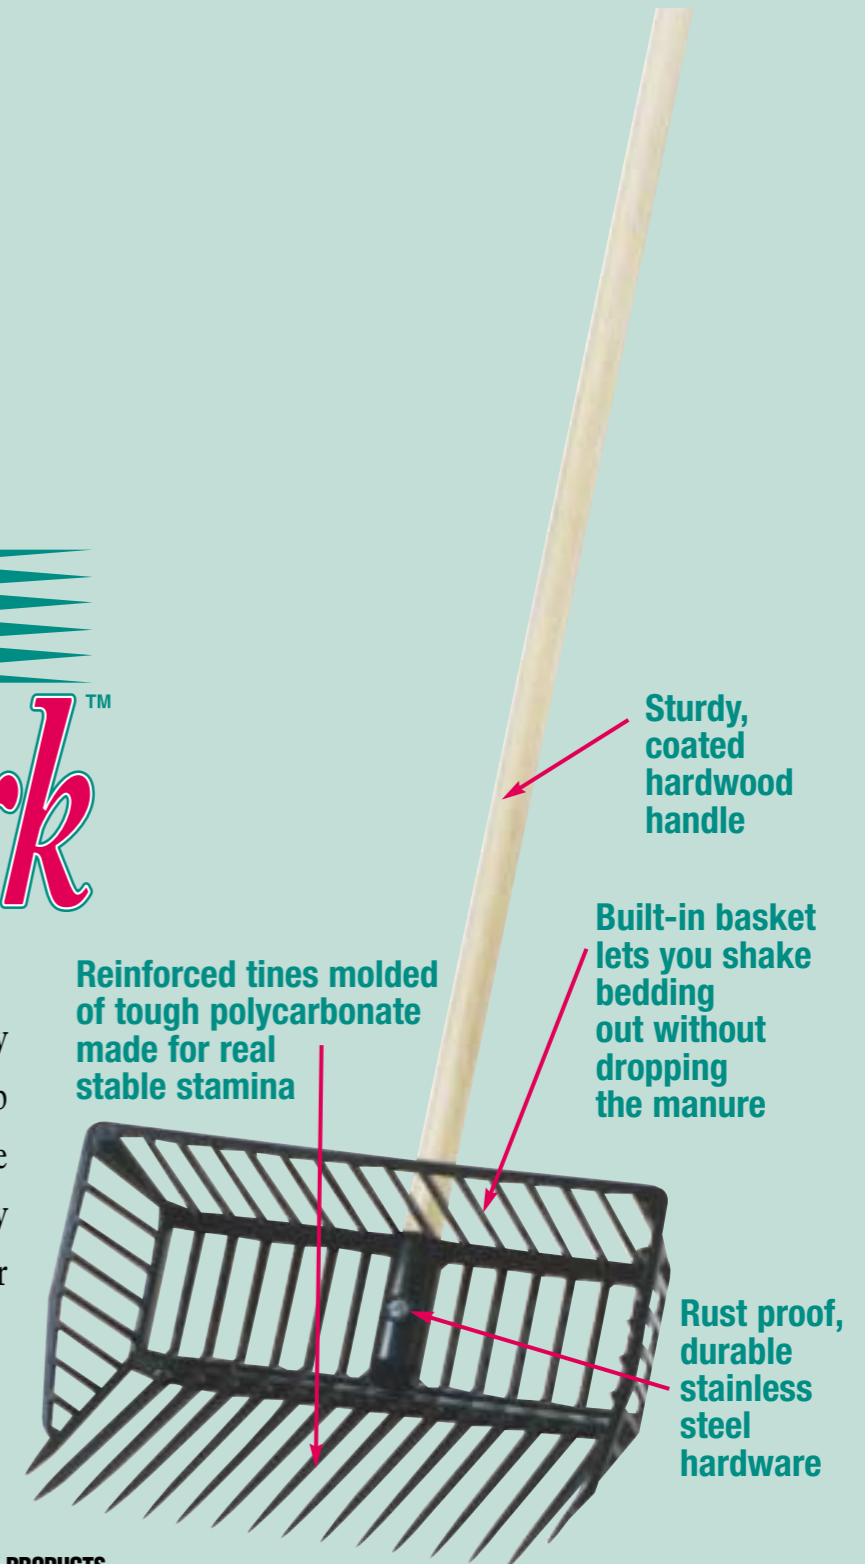

Congratulations, you have purchased the Incredible Wonder Fork, a high quality muck-ing tool that will give you years of dependable use. The Wonder Fork is designed to make the chore of picking manure from horse bedding easier, quicker, and cheaper. The basket around the base of the fork keeps manure on the fork while helping to let expensive bedding sift out. Simply scoop up manure and gently tap the tines a couple times against a hard surface and watch the clean bedding fall through. Also great for spreading fresh bedding. **NOTE:** The Wonder Fork is for picking up manure only, it is not a shovel or a pry bar. Do not use for rocks, hard soil, hard frozen manure, or similar hard or heavy materials.

PAYS FOR ITSELF IN WEEKS
by saving shavings

EXCEPTIONALLY STURDY
for years of dependable service

LIGHTWEIGHT DESIGN
makes it easy to handle

1 YEAR GUARANTEE
see details on back

The Incredible Wonder Fork is the biggest improvement in the history of the manure fork. The built-in basket contains the manure – just tap the fork a couple of times and the shavings fall through the tines. The savings on shavings alone will make the Incredible Wonder Fork pay for itself. And, from barnyard to backyard, there are hundreds of other uses. There's nothing else like it!

Scoop up manure, tilt fork back and tap to make shavings fall through the tines. All you throw away is the manure!

U.S. Patent No. 5,417,044

Sturdy, coated hardwood handle

Built-in basket lets you shake bedding out without dropping the manure